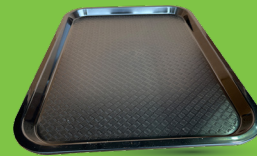

MTA NEW

Food & Product Serving Tray

Released in 2022

**PREMIUM
PRODUCTS**

**“TOUGH & LIGHTWEIGHT”
WITH A DURABLE LIFE SPAN - BPA FREE**

**MTA PP Food & Product Serving Tray are
Crack, Chip & Drop Proof**

Perfect for Indoor & Outdoor use, Suitable for Acidic Foods, Meats, Fish, Fruit, Veg, Cheese, etc...

M1612-BLK
412MM*306MM
36 ITEMS PER CARTON

M1612-WHT
412MM*306MM
36 ITEMS PER CARTON

M1612-RED
412MM*306MM
36 ITEMS PER CARTON

M1612-BROWN
412MM*306MM
36 ITEMS PER CARTON

M1612-BEIGE
412MM*306MM
36 ITEMS PER CARTON